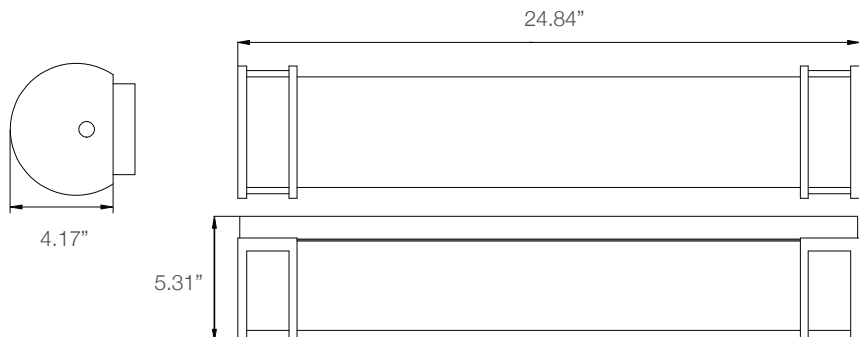

## (ML01) 24" Contemporary Vanity Light

- ▶ Available in 24" length
- ▶ Contemporary, elegant two ring design
- ▶ Backlit design with UV-resistant PC diffuser for uniform lighting, excellent light transmittance and colour consistency
- ▶ Available in brushed nickel finish
- ▶ Aluminum design for efficient heat dissipation
- ▶ Easily mounts to standard fire-rated junction boxes
- ▶ Flicker free driver
- ▶ 3000K
- ▶ CRI Ra80+
- ▶ Suitable for dry or damp locations
- ▶ Recommended ceiling height: 8-10ft
- ▶ Suitable for residential or commercial applications
- ▶ Input line voltage: 120Vac; 50/60Hz
- ▶ TRIAC dimming
- ▶ Suitable for retrofit or new installation
- ▶ LM80 50,000 hour average life
- ▶ Operating temperature: -20°C to 40°C
- ▶ 5 Year Limited Warranty

### Performance

Model Number	Diameter	CCT	Wattage Setting	Beam Angle	Lumens
LEDI-TP-VL01-E1-G2-DIM-AL	24"	3000K	23W	Flood 120°	1,600lm

### Dimensions

© All documentation is subject to change without notice. Please refer to our website for the latest product information and specifications. Please contact us for details.  
[www.lumenefficientdesign.ca](http://www.lumenefficientdesign.ca)