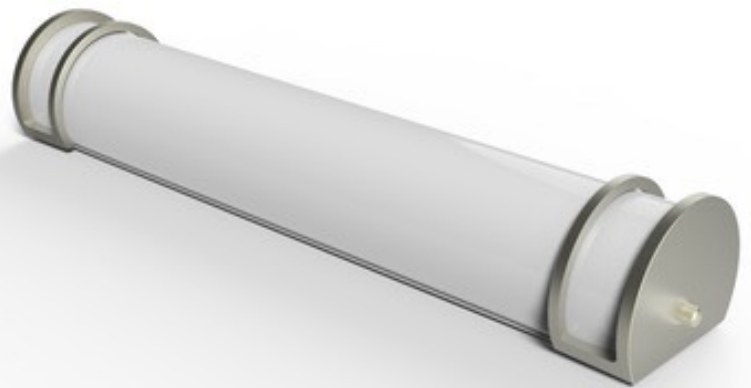

## (ML01) 24" Contemporary Vanity Light

- ▶ Available in 24" length
- ▶ Contemporary, elegant two ring design
- ▶ Backlit design with UV-resistant PC diffuser for uniform lighting, excellent light transmittance and colour consistency
- ▶ Available in brushed nickel finish
- ▶ Aluminum design for efficient heat dissipation
- ▶ Easily mounts to standard fire-rated junction boxes
- ▶ Flicker free driver
- ▶ 3000K
- ▶ CRI Ra80+
- ▶ Suitable for dry or damp locations
- ▶ Recommended ceiling height: 8-10ft
- ▶ Suitable for residential or commercial applications
- ▶ Input line voltage: 120Vac; 50/60Hz
- ▶ TRIAC dimming
- ▶ Suitable for retrofit or new installation
- ▶ LM80 50,000 hour average life
- ▶ Operating temperature: -20°C to 40°C
- ▶ 5 Year Limited Warranty

### Performance

Model Number	Diameter	CCT	Wattage Setting	Beam Angle	Lumens
LEDI-TP-VL01-E1-G2-DIM-AL	24"	3000K	23W	Flood 120°	1,600lm